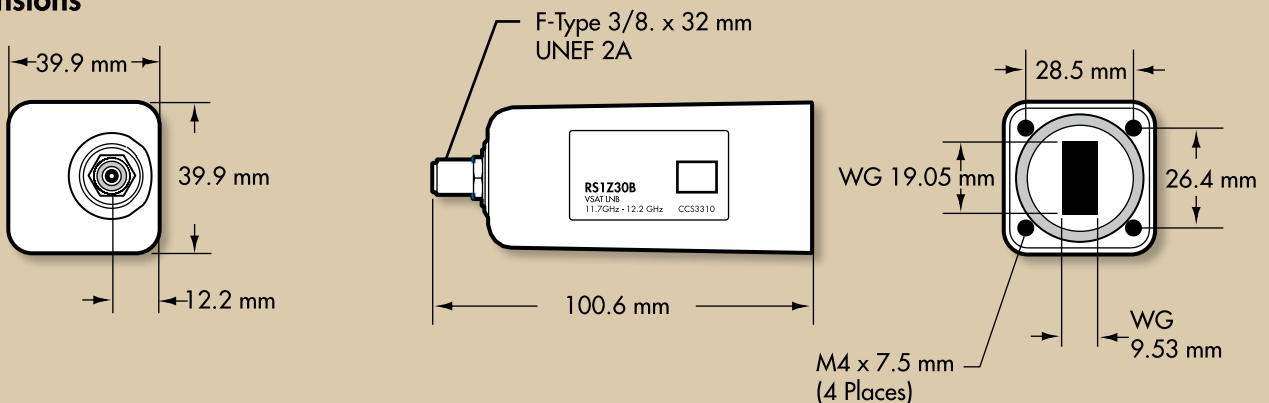

O-ring, Hardware Included

CE Compliant

RoHS Compliant

Dimensions

SPECIFICATIONS

RS1Z30x

Ku-Band PLL VSAT LNB

Internal Reference LNB

General Specifications

Parameter	Minimum	Typical	Maximum	Unit	Note
Weight			170	g	
Operating Temperature	-40		+55	Deg C	
Moisture/humidity protection					IP67 rated

Skyware Global
1315 Industrial Park Drive
Smithfield, NC 27577
USA